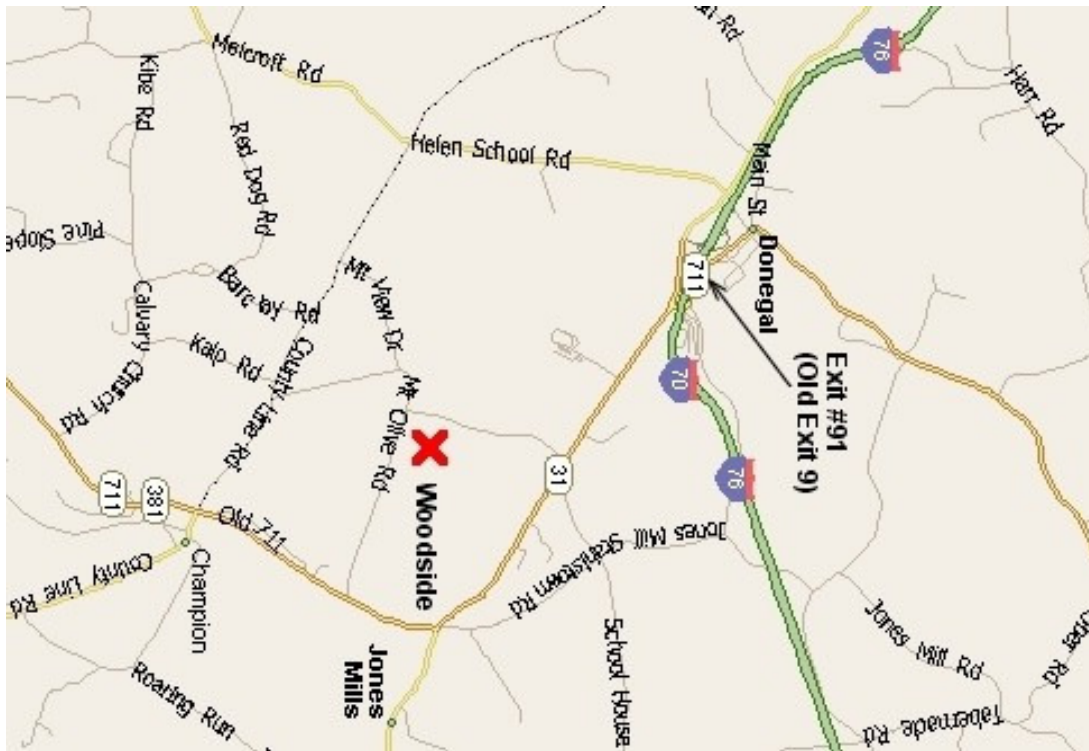

Road Map

"Woodside" 165 Mt. Olive Road, Champion, PA 15622

- Directions -

Directions from the West:

Take the PA Turnpike to Exit #91 (old exit#9), Donegal. Turn left at the exit onto Rt. 31 East for approximately 1 mile. Look for the Prudential Realty sign on the right, make a right onto Mountain View Road. Go to the T intersection. Turn left onto Mt. Olive Road. As you start down the hill, test site is on the left. Turn into the gravel driveway by the barn with the red roof.

Park in the field that is uphill and left of the driveway.

Directions from the East:

Take the PA Turnpike to Exit # 110 (old exit #10), Somerset. Go to the second light and turn right (Harley Davidson) onto Rt. 601. Go to top of hill and turn right onto Main St - Rt. 31. Follow Rt. 31 for approximately 17 miles, after passing flashing light look for the American Legion and Prudential Realty sign on the left at the top of the hill. Turn left onto Mountain View Road. Go to the T intersection. Turn left onto Mt. Olive Rd. As you start down the hill, test site is on the left. Turn into the gravel driveway by the barn with the red roof.